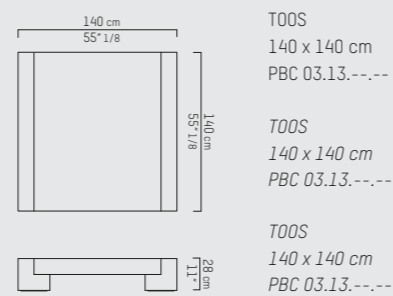

TOOS COFFEE TABLE

ENGLISH

Combining understated design with effortless craftsmanship, the TOOS coffee table is sturdy and timeless. Whether square or rectangular, in a satin or high gloss finish, in oak and walnut or a subdued color palette, the table is a quiet classic in luxury living.