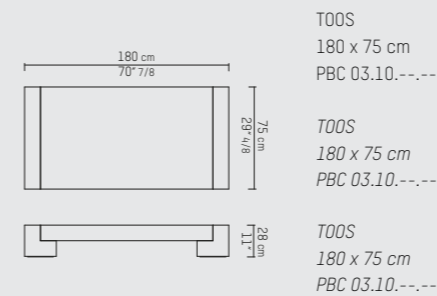

PIETBOON

TOOS
COFFEE TABLE

SPECIFICATION
SPECIFICATIE
SPEZIFIKATION

ENGLISH

Colors oak	Black (BL), dark brown (WE), taupe (TP), grey (GR), grey brown (GB), natural (BG), metallic grey (MG), light grey (LG), white (WH), opaque white (OW).
Colors MDF*	RAL 9003 (white), 9004 (black), 7022 (grey), 7006 (beige grey), 7030 (stone grey), Sikkens 60.05.70 (light grey).
Material	Legs are composed of varnished solid oak or walnut. Table top: varnished oak or walnut veneer. MDF with satin or high gloss finish.
Weight / CBM	105 x 105 62 kg* / 81 kg / 0,48 m ³ 140 x 140 97 kg* / 136 kg / 0,81 m ³ 180 x 75 60 kg* / 79 kg / 0,58 m ³ 200 x 90 70 kg* / 94 kg / 0,76 m ³