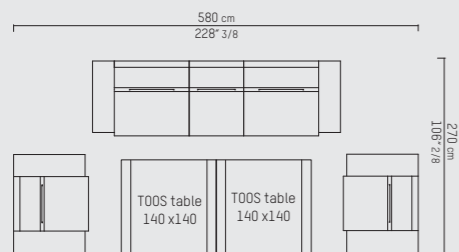

PIETBOON

TOOS
COFFEE TABLE

SPECIFICATION
SPECIFICATIE
SPEZIFIKATION

ENGLISH

Colors oak	Black (BL), dark brown (WE), taupe (TP), grey (GR), grey brown (GB), natural (BG), metallic grey (MG), light grey (LG), white (WH), opaque white (OW).
Colors MDF*	RAL 9003 (white), 9004 (black), 7022 (grey), 7006 (beige grey), 7030 (stone grey), Sikkens 60.05.70 (light grey).
Material	Legs are composed of varnished solid oak or walnut. Table top: varnished oak or walnut veneer. MDF with satin or high gloss finish.
Weight / CBM	105 x 105 62 kg* / 81 kg / 0,48 m ³ 140 x 140 97 kg* / 136 kg / 0,81 m ³ 180 x 75 60 kg* / 79 kg / 0,58 m ³ 200 x 90 70 kg* / 94 kg / 0,76 m ³