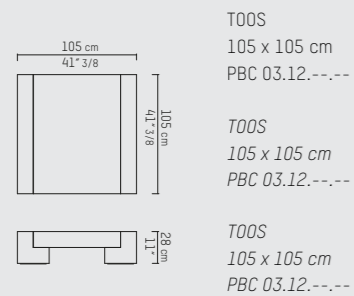

TOOS COFFEE TABLE

ENGLISH

Combining understated design with effortless craftsmanship, the TOOS coffee table is sturdy and timeless. Whether square or rectangular, in a satin or high gloss finish, in oak and walnut or a subdued color palette, the table is a quiet classic in luxury living.