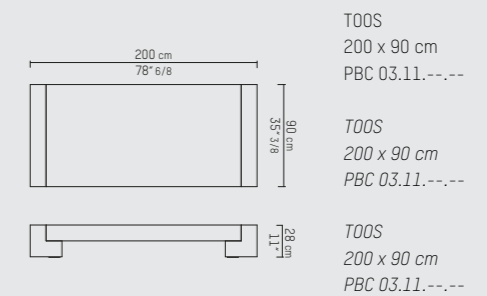

PIETBOON

TOOS
COFFEE TABLE

SPECIFICATION
SPECIFICATIE
SPEZIFIKATION

ENGLISH

Colors oak	Black (BL), dark brown (WE), taupe (TP), grey (GR), grey brown (GB), natural (BG), metallic grey (MG), light grey (LG), white (WH), opaque white (OW).
Colors MDF*	RAL 9003 (white), 9004 (black), 7022 (grey), 7006 (beige grey), 7030 (stone grey), Sikkens 60.05.70 (light grey).
Material	Legs are composed of varnished solid oak or walnut. Table top: varnished oak or walnut veneer. MDF with satin or high gloss finish.
Weight / CBM	105 x 105 62 kg* / 81 kg / 0,48 m ³ 140 x 140 97 kg* / 136 kg / 0,81 m ³ 180 x 75 60 kg* / 79 kg / 0,58 m ³ 200 x 90 70 kg* / 94 kg / 0,76 m ³